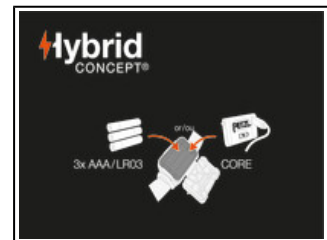

Universe	Professional
Type	Lighting
Category	New ultra-compact and versatile headlamps
Subcategory	New ultra-compact and versatile headlamps

Hybrid
CONCEPT®

ARIA 1R

Casting 450 lumens, the compact and rechargeable ARIA 1R headlamp was specifically designed to be used by tradespeople and maintenance professionals. Durable, it is fall and impact resistant. It is also waterproof and dustproof, making it suitable for various work conditions. Easy to use, with a single button for controlling all lamp functions. The uniform flood beam offers comfortable close-range vision. It is convenient and can be worn on the head, around the neck, and on different types of helmets, using mounting plates that are available as accessories. ARIA 1R comes with the CORE rechargeable battery and also works with three standard batteries, thanks to its HYBRID CONCEPT design.

Compact, the ARIA 1R headlamp can be easily stored in a toolbox.

The wide, uniform beam provides comfortable lighting for close-range work.

Dustproof and waterproof (IP67), impact resistant (IK07), and fall resistant up to 2 meters, the headlamp is ideal for professional work conditions.

HYBRID CONCEPT design: ARIA 1R comes with the CORE rechargeable battery and also works with 3 standard batteries. The headlamp automatically detects the energy source and adjusts lighting performance.