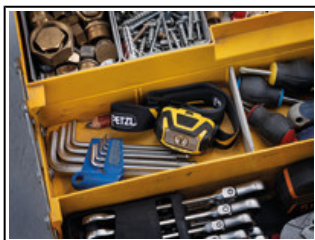

Universe	Professional
Type	Lighting
Category	New ultra-compact and versatile headlamps
Subcategory	New ultra-compact and versatile headlamps

Hybrid
CONCEPT®

ARIA 1R

Casting 450 lumens, the compact and rechargeable ARIA 1R headlamp was specifically designed to be used by tradespeople and maintenance professionals. Durable, it is fall and impact resistant. It is also waterproof and dustproof, making it suitable for various work conditions. Easy to use, with a single button for controlling all lamp functions. The uniform flood beam offers comfortable close-range vision. It is convenient and can be worn on the head, around the neck, and on different types of helmets, using mounting plates that are available as accessories. ARIA 1R comes with the CORE rechargeable battery and also works with three standard batteries, thanks to its HYBRID CONCEPT design.

Compact, the ARIA 1R headlamp can be easily stored in a toolbox.

The wide, uniform beam provides comfortable lighting for close-range work.

Dustproof and waterproof (IP67), impact resistant (IK07), and fall resistant up to 2 meters, the headlamp is ideal for professional work conditions.